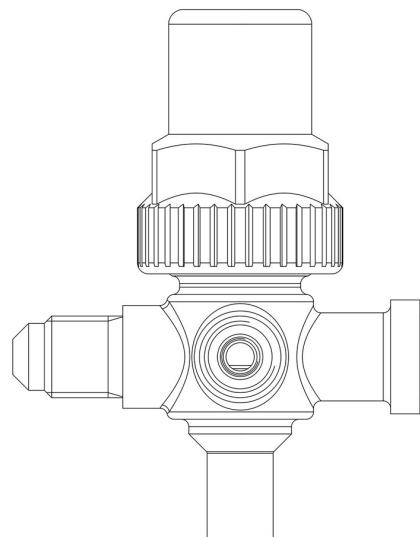

Product Code

6072/24M12

Three Ways Hermetic Valve SX

1/2"Flarex12mm ODS

PS = 45 bar

CLASSIC

Product use

Accessories for use with the following ASHRAE 34:2019 refrigerants, Class A1:

HCFC (R22)

HFC (R134a, R404A, R407C, R410A, R507)

HFO (R1234ze)

HFO + HFC (R448A, R449A, R450A, R452A, R513A, R515A, R515B)

Product details

Access fitting SAE Flare 1/4"

Connections SAE Flare Ø [in.] 1/2"

Connections SAE Flare Ø [mm] -

ODS Ø [in.] -

ODS Ø [mm] 12

Kv[m³/h] 2,55

PS[bar] 45

TS[°C] Min -40

TS[°C] Max +110

Package pcs 36

Notes