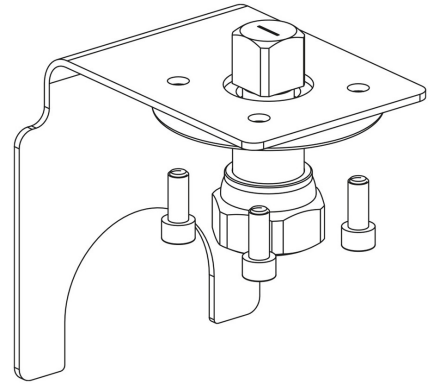

Product Code

9901/X72

Actuator Adapter

-

POLYHEDRA

CLASSIC

Product use

Flanged adapters are made by Castel to couple the actuators to the 2-ways ball valves or manual 3-ways ball valves later allowing the conversion from a manual to a motorized valve.

Product details

Package Pcs. 1

Notes

see the couplings indicated in the COUPLING SCHEME table