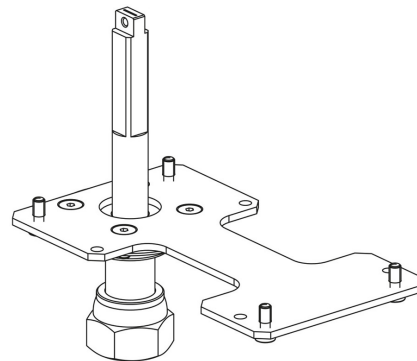

Product Code

9901/X75

Actuator Adapter

-

G GREEN

STAINLESS STEEL

P POLYHEDRA

CLASSIC

Product use

Flanged adapters are made by Castel to couple the actuators to the 2-ways ball valves or manual 3-ways ball valves later allowing the conversion from a manual to a motorized valve.

Product details

Desenho img(9901_X75.jpg)

N° catálogo 9901/X75

Embalagem 1

Notes

veja os acoplamentos indicados na tabela DIAGRAMA DE ACOPLAMENTO